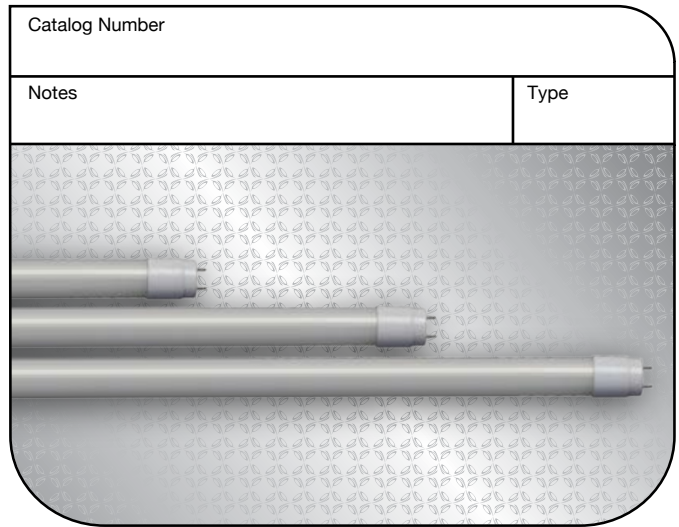

LED Glass Tube T8 Instant Start Ballast Compatible

LED 50,000 Hours average rated life

Applications:

LED compatible replacement for linear fixtures with instant start ballasts*

Features

>40% Energy Savings	No Mercury
Long life - 50,000 hours	5 year warranty
Instant on/off	Rated for enclosed fixtures
No rewiring of fixture - just replace fluorescent lamp with LED lamp	

Warranties and Certifications:	Item #	Description	Bare Lamp Wattage			Wattage			Lamp Lumens			Base	CCT	CRI	R9	
			Wattage	LB	NB	HB	LB	NB	HB	LB	NB					HB
5 YEAR WARRANTY 	LS4T815IS30K	LED 15W Instant Start Compatible 4 Foot T8 - 3000K	15	15	17	20	1440	1625	2175	G13	3000K	82	>0			
	LS4T815IS35K	LED 15W Instant Start Compatible 4 Foot T8 - 3500K	15	15	17	20	1460	1650	2210	G13	3500K	82	>0			
	LS4T815IS41K	LED 15W Instant Start Compatible 4 Foot T8 - 4100K	15	15	17	20	1500	1700	2280	G13	4100K	82	>0			
	LS4T815IS50K	LED 15W Instant Start Compatible 4 Foot T8 - 5000K	15	15	17	20	1550	1750	2340	G13	5000K	82	>0			

* See instant start compatibility at www.tcp.com