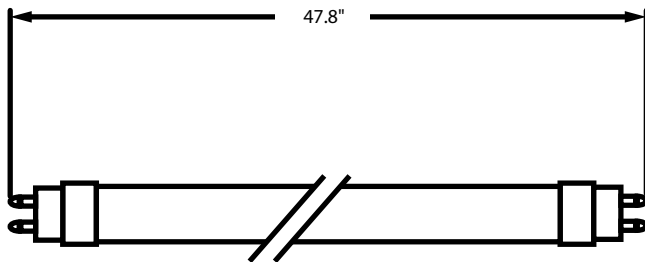

LED Glass Tube T8 Instant Start Ballast Compatible

LED 50,000 Hours average rated life

Applications:

LED compatible replacement for linear fixtures with instant start ballasts*

Features

>40% Energy Savings	No Mercury
Long life - 50,000 hours	5 year warranty
Instant on/off	Rated for enclosed fixtures
No rewiring of fixture - just replace fluorescent lamp with LED lamp	

Warranties and Certifications:	Item #	Description	Bare Lamp Wattage			Wattage			Lamp Lumens			Base	CCT	CRI	R9	
			Wattage	LB	NB	HB	LB	NB	HB	LB	NB					HB
5 YEAR WARRANTY 	LS4T815IS30K	LED 15W Instant Start Compatible 4 Foot T8 - 3000K	15	15	17	20	1440	1625	2175	G13	3000K	82	>0			
	LS4T815IS35K	LED 15W Instant Start Compatible 4 Foot T8 - 3500K	15	15	17	20	1460	1650	2210	G13	3500K	82	>0			
	LS4T815IS41K	LED 15W Instant Start Compatible 4 Foot T8 - 4100K	15	15	17	20	1500	1700	2280	G13	4100K	82	>0			
	LS4T815IS50K	LED 15W Instant Start Compatible 4 Foot T8 - 5000K	15	15	17	20	1550	1750	2340	G13	5000K	82	>0			

* See instant start compatibility at www.tcp.com