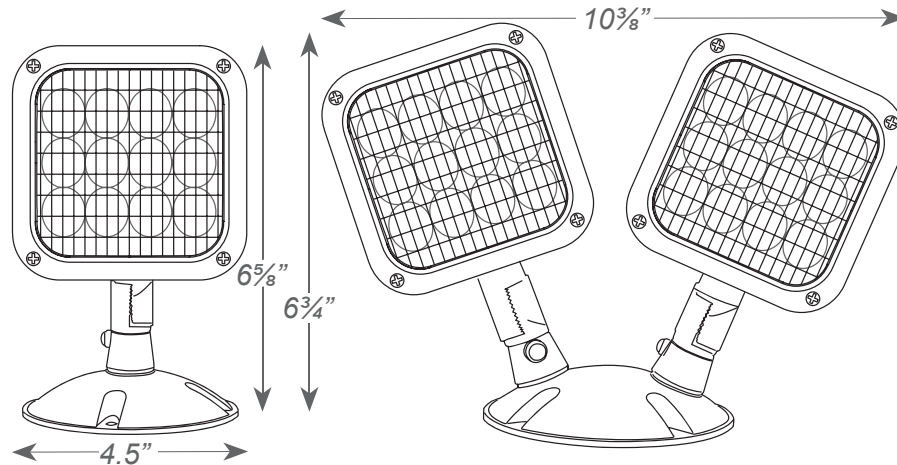

## Optics

- Long life, efficient, ultra-bright white LED lamp heads
- 1.0W (8 LED x 0.125W) per head
- High performance, chrome-plated metallized reflector and plastic lens for optimal light distribution
- Adjustable LED lamp head(s) provide optimal center-to-center spacing

## Installation

- Universal mounting baseplate included with mounting hardware
- Distance of maximum run is determined by system voltage, wire gauge and total maximum wattage on the run
- Suitable for wall or ceiling mount

## Dimensions