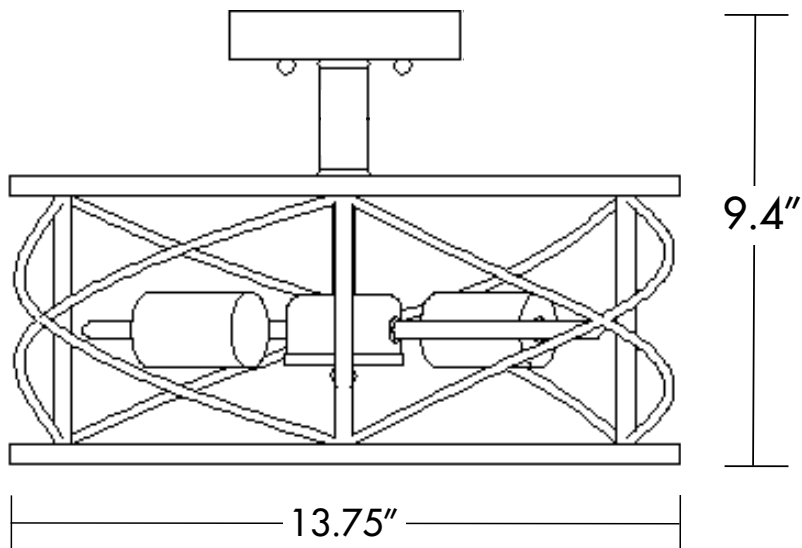

Specifications

Input Line Voltage	120V	Color Temperature	2700K
Input Line Frequency	60Hz	Lamp Life (hours)	15,000
Wattage (W)	4.2W	Minimum Starting Temperature	-30°C (-22°F)
Lumens (L)	340L	Maximum Operating Temperature	45°C (113°F)
LPW	80.9	Certification	cETLus
CRI	90	Warranty	3-year limited

Dimensions

Ordering Information

ITEM #	DESCRIPTION	FIXTURE COLOR	COLOR	TITLE 20	JA8
VSFMRD14BLD27K	Vintage Semi-Flush Mount Round 14" BLK Dim 27K	Black	2700K	Y	N
VSFMRD14BND27K	Vintage Semi-Flush Mount Round 14" BN Dim 27K	Brushed Nickel	2700K	Y	N