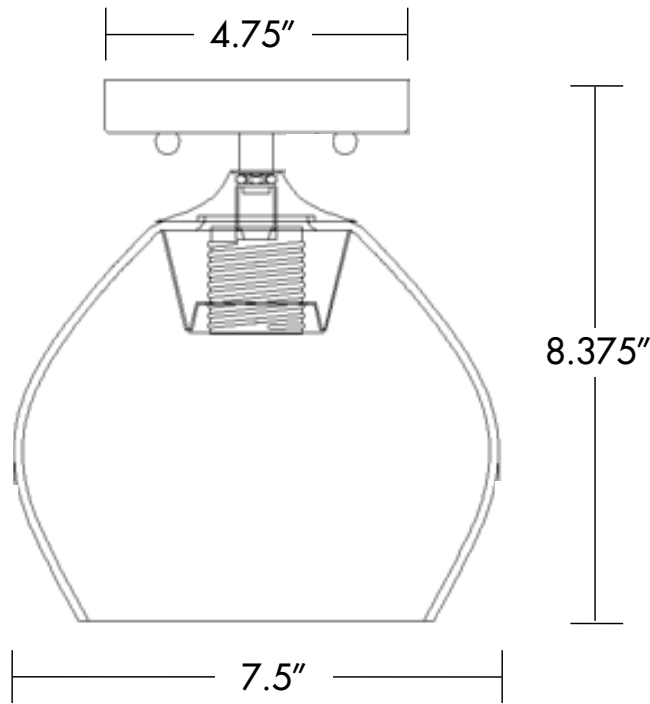

Vintage Round 8" Semi-Flush Mount

Product Specifications

TCP's Vintage Round 8" Semi-Flush Mount provides long-lasting illumination for both residential and commercial applications. This "bulb-in-a-box" solution comes prepackaged with LED bulbs for ease of installation and a guarantee of high CRI, flicker-free LED performance.

Reasons to Choose the Vintage Round 8" Semi-Flush Mount from TCP

- LED bulb included (A19, E26)
- Warm, inviting color temperature of 2700K
- High 95 CRI value provides excellent color rendering results and consistency
- Clear glass lens
- Black, brushed nickel or oil-rubbed bronze finish options
- Three-year limited warranty
- Dimmable

Dimensions

Ordering Information

ITEM #	DESCRIPTION	FIXTURE COLOR	COLOR	TITLE 20	JA8
VSFMRD8BLD27K	Vintage Semi-Flush Mount Round 8" BLK Dim 27K	Black	2700K	N	N
VSFMRD8BND27K	Vintage Semi-Flush Mount Round 8" BN Dim 27K	Brushed Nickel	2700K	N	N
VSFMRD8ORBD27K	Vintage Semi-Flush Mount Round 8" ORB Dim 27K	Oil-Rubbed Bronze	2700K	N	N