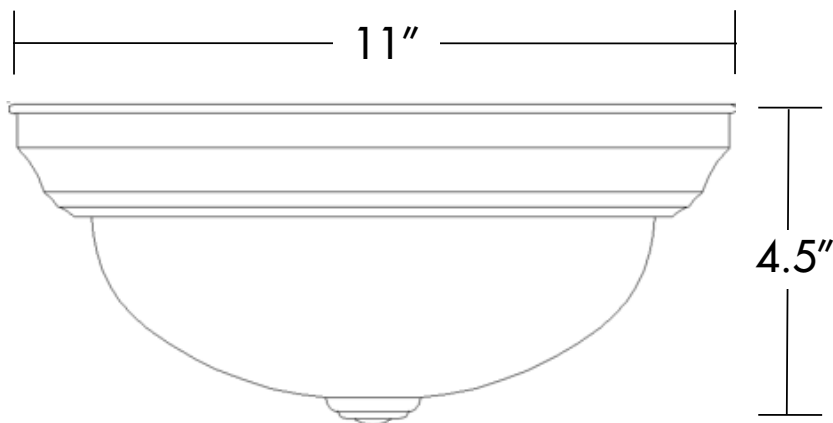

Specifications

Input Line Voltage	120V	Color Temperature	3000K, 4000K, 5000K
Input Line Frequency	60Hz	Lamp Life (hours)	50,000
Wattage (W)	15, 20, 25W	Minimum Starting Temperature	-20°C (-4°F)
Lumens (L)	1050, 1400, 1750L	Maximum Operating Temperature	50°C (122°F)
LPW	70	Certification	cETLus
CRI	80	Warranty	3-year limited

Dimensions

Ordering Information

ITEM #	DESCRIPTION	DIMENSIONS	COLOR	COLOR SELECTABLE
TFMRD11ABNDCCT	Traditional Flush Mount Round 11" Alab BN Dim CCT	11"Dx4-1/2"H	Brushed Nickel	3000K/4000K/5000K
TFMRD13ABNDCCT	Traditional Flush Mount Round 13" Alab BN Dim CCT	13"Dx4-1/2"H	Brushed Nickel	3000K/4000K/5000K
TFMRD15ABNDCCT	Traditional Flush Mount Round 15" Alab BN Dim CCT	15"Dx4-1/2"H	Brushed Nickel	3000K/4000K/5000K
TFMRD11AORBDCCT	Traditional Flush Mount Round 11" Alab ORB Dim CCT	11"Dx4-1/2"H	Oil-Rubbed Bronze	3000K/4000K/5000K
TFMRD13AORBDCCT	Traditional Flush Mount Round 13" Alab ORB Dim CCT	13"Dx4-1/2"H	Oil-Rubbed Bronze	3000K/4000K/5000K
TFMRD15AORBDCCT	Traditional Flush Mount Round 15" Alab ORB Dim CCT	15"Dx4-1/2"H	Oil-Rubbed Bronze	3000K/4000K/5000K
TFMRD11AWHDCCT	Traditional Flush Mount Round 11" Alab WH Dim CCT	11"Dx4-1/2"H	White	3000K/4000K/5000K
TFMRD13AWHDCCT	Traditional Flush Mount Round 13" Alab WH Dim CCT	13"Dx4-1/2"H	White	3000K/4000K/5000K
TFMRD15AWHDCCT	Traditional Flush Mount Round 15" Alab WH Dim CCT	15"Dx4-1/2"H	White	3000K/4000K/5000K