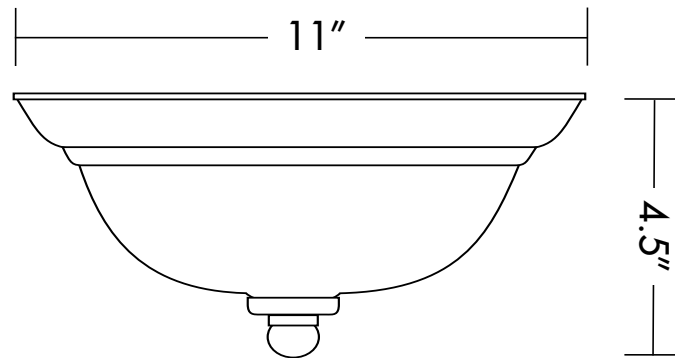

Reasons to Choose the Traditional Round Flush Mount from TCP

- LED bulbs included (A19, E26)
- Four color temperatures available: 2700K, 3000K, 4100K, or 5000K
- High 90 CRI value provides excellent color rendering results and consistency
- Frosted glass shade
- Brushed nickel or oil rubbed bronze finish options
- Five-year limited warranty
- Dimmable

Dimensions

Ordering Information

ITEM #	DESCRIPTION	FIXTURE COLOR	LAMP COLOR	TITLE 20	JA8
TFMRD12BND27K	Traditional Flush Mount Round 12" BN Dim 27K	Brushed Nickel	2700K	Y	Y
TFMRD12BND30K	Traditional Flush Mount Round 12" BN Dim 30K	Brushed Nickel	3000K	Y	Y
TFMRD12BND41K	Traditional Flush Mount Round 12" BN Dim 41K	Brushed Nickel	4100K	Y	N
TFMRD12BND50K	Traditional Flush Mount Round 12" BN Dim 50K	Brushed Nickel	5000K	Y	N
TFMRD12ORBD27K	Traditional Flush Mount Round 12" ORB Dim 27K	Oil-Rubbed Bronze	2700K	Y	Y
TFMRD12ORBD30K	Traditional Flush Mount Round 12" ORB Dim 30K	Oil-Rubbed Bronze	3000K	Y	Y
TFMRD12ORBD41K	Traditional Flush Mount Round 12" ORB Dim 41K	Oil-Rubbed Bronze	4100K	Y	N
TFMRD12ORBD50K	Traditional Flush Mount Round 12" ORB Dim 50K	Oil-Rubbed Bronze	5000K	Y	N