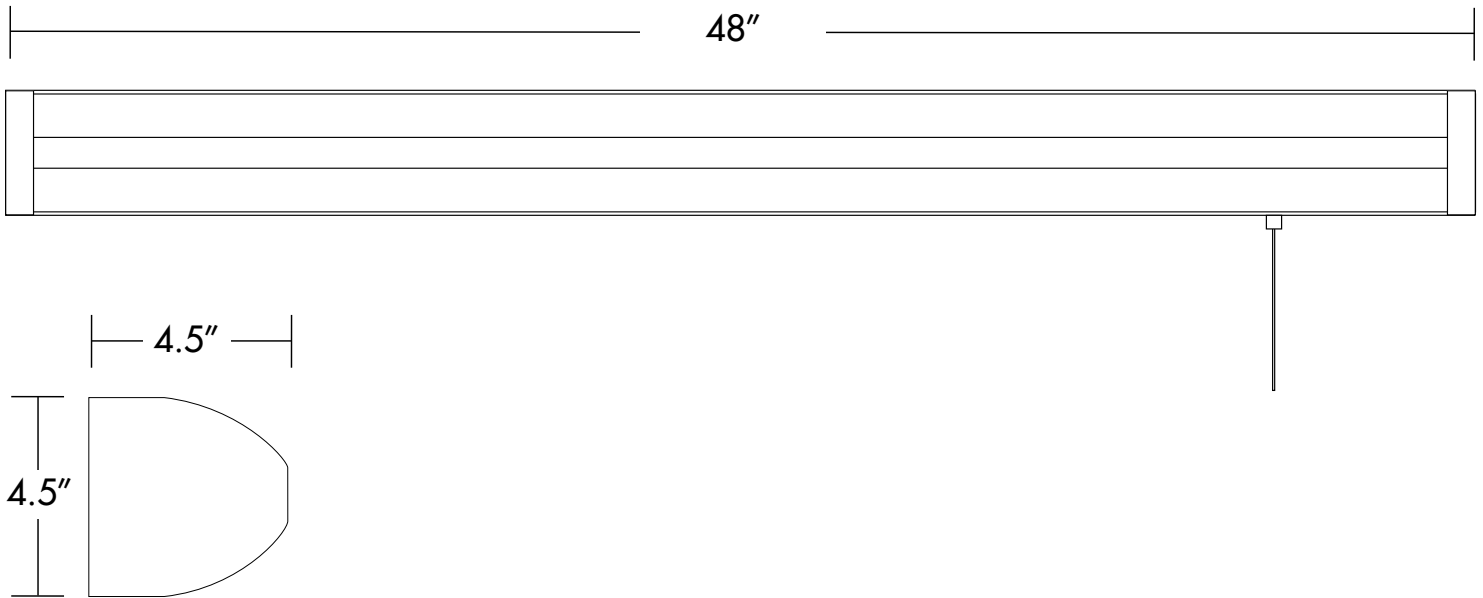

Traditional Integrated LED Overbed Fixture

Product Specifications

TCP's Traditional Integrated LED Overbed Fixture provides long-lasting illumination for both residential and commercial applications. Sturdy construction features white powder-coated steel and a frosted acrylic lens. A convenient 8-inch pull chain allows light to be easily accessed from the bed.

Dimensions

Ordering Information

ITEM #	DESCRIPTION	DIMENSIONS	COLOR TEMP
TROBED4WH30K	Traditional Integrated LED Overbed Vanity White	48-1/8"Lx4-1/2"Wx4-1/2"H	3000K

TECHNOLOGY CAST IN A BEAUTIFUL LIGHT

For over 30 years, TCP has been designing, developing and delivering energy-efficient lighting into the market. Thanks to our cutting-edge technology and manufacturing expertise, we have shipped billions of high quality lighting products. With TCP, you can count on a lighting product that is designed to meet the needs of the market - that transforms your surroundings and envelopes you in warmth - lighting that generates beauty with every flip of the switch.