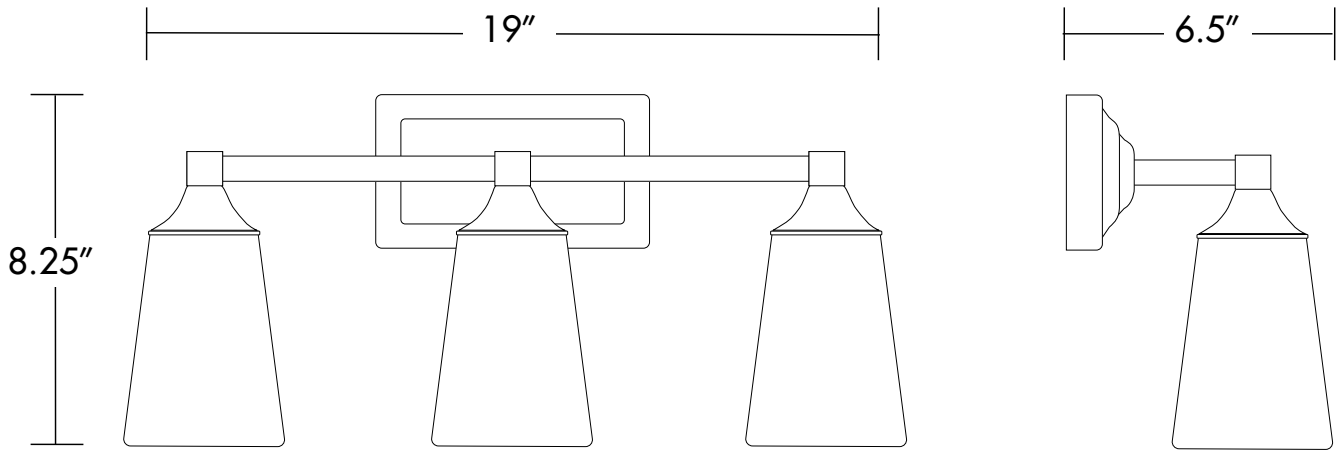

Ideal Applications

- Residential
- Hospitality
- New construction
- Remodeling

Specifications

Input Line Voltage	120V	Color	2700K, 3000K, 4100K
Input Line Frequency	60Hz	Lamp Life (hours)	25,000
Wattage (W)	6W	Minimum Starting Temperature	-22°C (-8°F)
Lumens (L)	475L, 525L	Maximum Operating Temperature	45°C (113°F)
LPW	79, 87.5	Environment	Suitable for damp locations
Wattage equivalent	40W	Certification	cETLus
CRI	90	Warranty	5-year limited

Dimensions

Ordering Information

ITEM #	DESCRIPTION	DIMENSIONS	COLOR	TITLE 20	JA8
CLBVSQ2BN27K	Classic Bath Vanity Square 2-Lamp BN 27K	12"Wx8-1/4"Hx6-1/2"D	2700K	Y	Y
CLBVSQ2BN30K	Classic Bath Vanity Square 2-Lamp BN 30K	12"Wx8-1/4"Hx6-1/2"D	3000K	Y	Y
CLBVSQ2BN41K	Classic Bath Vanity Square 2-Lamp BN 41K	12"Wx8-1/4"Hx6-1/2"D	4100K	Y	N
CLBVSQ3BN27K	Classic Bath Vanity Square 3-Lamp BN 27K	19"Wx8-1/4"Hx 6-1/2"D	2700K	Y	Y
CLBVSQ3BN30K	Classic Bath Vanity Square 3-Lamp BN 30K	19"Wx8-1/4"H x6-1/2"D	3000K	Y	Y
CLBVSQ3BN41K	Classic Bath Vanity Square 3-Lamp BN 41K	19"Wx8-1/4"Hx6-1/2"D	4100K	Y	N
CLBVSQ4BN27K	Classic Bath Vanity Square 4-Lamp BN 27K	27"Wx8-1/4"Hx6-1/2"D	2700K	Y	Y
CLBVSQ4BN30K	Classic Bath Vanity Square 4-Lamp BN 30K	27"Wx8-1/4"Hx6-1/2"D	3000K	Y	Y
CLBVSQ4BN41K	Classic Bath Vanity Square 4-Lamp BN 41K	27"Wx8-1/4"Hx6-1/2"D	4100K	Y	N