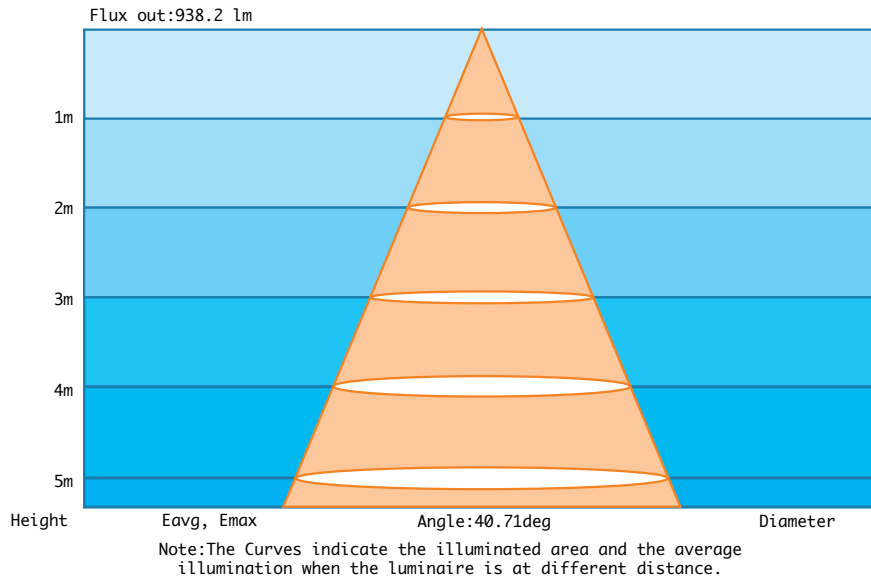

Illuminance Cones

Polar Diagram

LUMINOUS INTENSITY DISTRIBUTION DIAGRAM