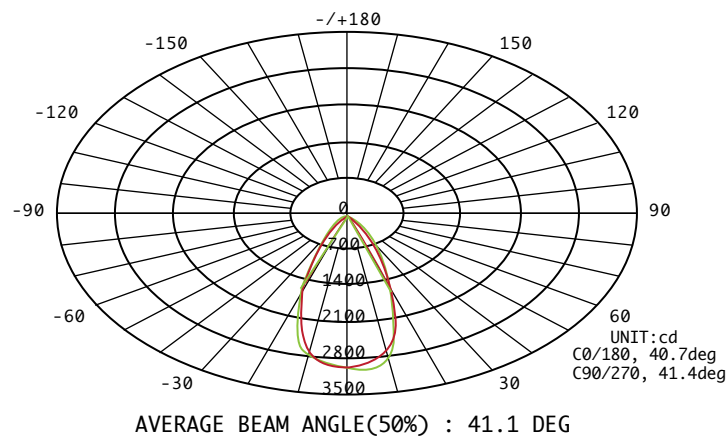

Application Notes

Only install in dry, indoor environments in open fixtures with an E26 base that offer sufficient space

Dimmable with most of leading edge dimmers in North American market (Refer to the recommended dimmer list on tpci.com)

Not intended for use with emergency light fixtures or exit lights

For use in fixtures that can structurally support a lamp weighing one pound or more