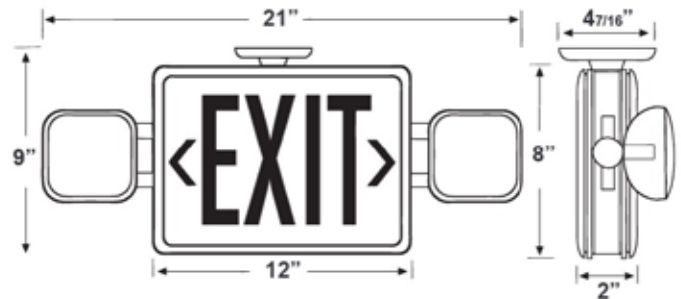

Warranty

Five-year warranty on electronics and housing, battery prorated for five years

LED Universal Combo Emergency Exit Sign

ITEM #	DESCRIPTION	LIGHT COLOR	HOUSING COLOR
LED20723	LED UNIVERSAL COMBO EMERGENCY EXIT SIGN W/RED LETTERING	Red	White
LED20784	LED UNIVERSAL COMBO EMERGENCY EXIT SIGN W/RED LETTERING – REMOTE CAPABLE	Red	White
LED20785	LED UNIVERSAL COMBO EMERGENCY EXIT SIGN W/GREEN LETTERING – REMOTE CAPABLE	Green	White