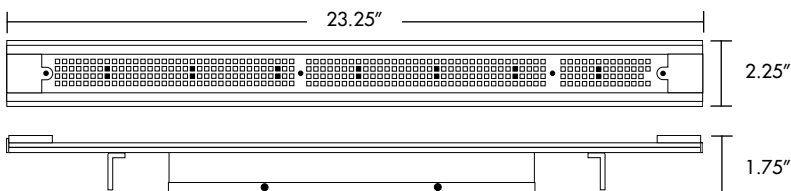

Dimensions

RHLR2UZDA1VG

Horticulture Light Rail Specifications

FAMILY	LENGTH	VOLTAGE	PPF OUTPUT (POWER)^{1,2}	SPECTRUM
RHLR - Horticulture Light Rail	2FT	120V	122PPF (50W)	Full Spectrum

¹ Approximate lumen output. Actual performance may vary based on CCT, options selected and end user application.

² Actual wattage may differ by +/-10%.