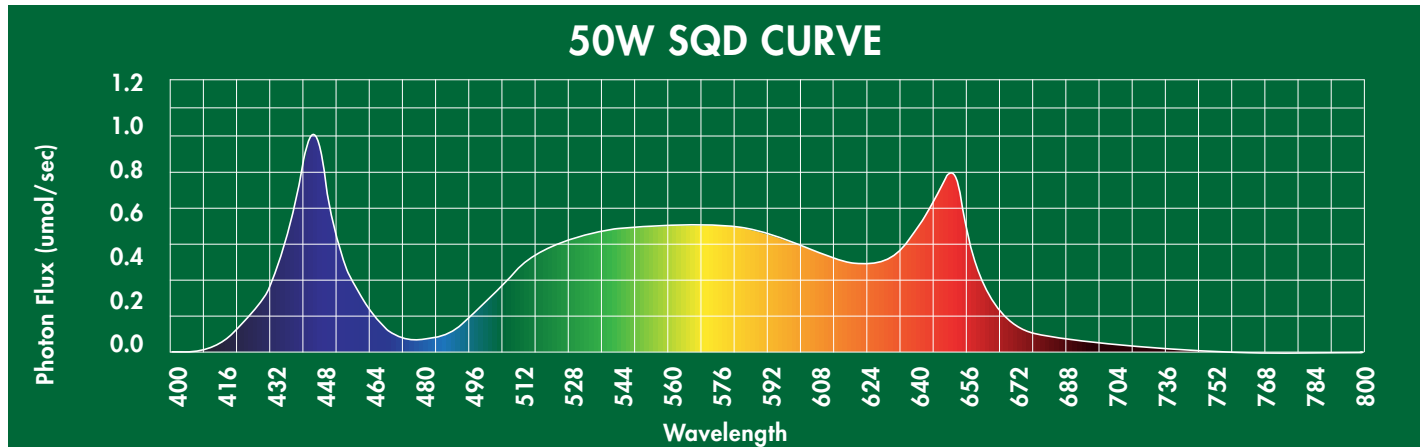

Specifications

TCP Full Spectrum Horticulture Technology

TCP's full spectrum technology provides a balanced blend of blue, green and red light to ensure plants grow healthy and strong. The distinct red peak at 660nm results in a powerful photosynthesis contribution. A blue peak shown at 440nm reduces unwanted stem elongation and leads to strong, healthy, and compact plants. Lastly, TCP's full spectrum includes a generous amount of green light, removing any need for green supplemental lighting when checking plant health.

Catalog Ordering Matrix Example: RHLRGROWKIT

Item #	Description
RHLRGROWKIT	Horticulture Grow Kit comes with a RHLR2UZDA1VG horticulture light, a fabric grow bag, timer, 6FT cord, and chain hang kit