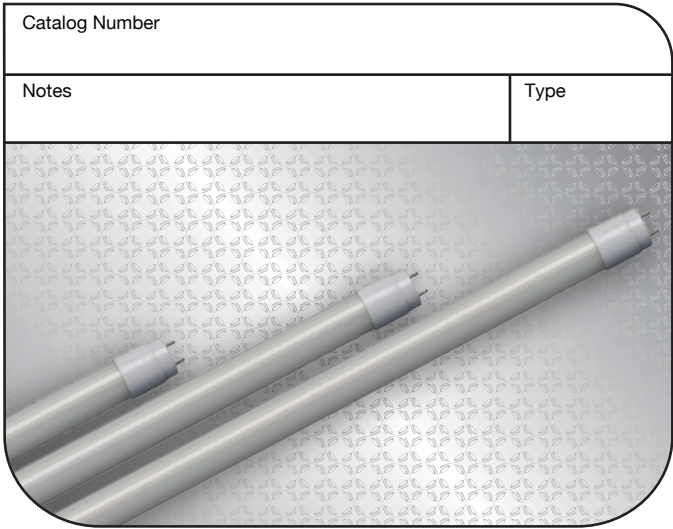

Direct8™
LED

LED
we know light.™

TCP

325 Campus Dr. | Aurora, Ohio 44202 | P: 800-324-1496 | tcp.com

©TCP OCT 2016 - WF24001

LED DirecT8™ Instant Start Ballast Compatible

LED 50,000 hours average rated life, 120-277 volts