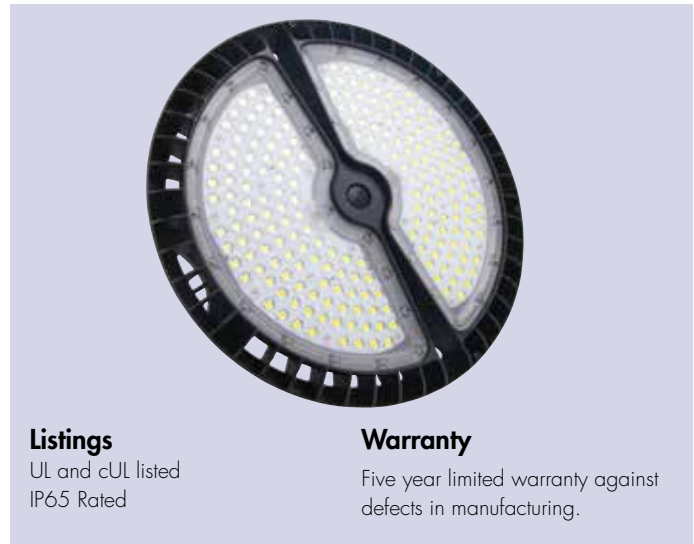

Reasons to choose the High Output UFO High Bay Luminaires from TCP

- Energy efficient design delivers up to 143 LPW
- Smooth, uniform 0-10V dimming
- Instant on
- Long life: 50,000 hours
- Heavy duty die-cast aluminum housing
- IP65 wet location rated

- IP65 rated
- Die-cast aluminum housing
- Impact-resistant acrylic lens
- Durable black powder coat
- Hangs from an included eye bolt
- Operating temperature: -20°C to 40°C

Electrical

- cULus wet location rated
- 2 foot power cord
- 0-10V Dimming
- Power cord and dimming leads extend from the top
- System rated for long 50,000 hour life
- Efficiently delivers up to 143 LPW

Optics

- Clear impact-resistant acrylic lens
- Delivers bright, white light and excellent uniformity

Listings

UL and cUL listed
IP65 Rated

Warranty

Five year limited warranty against defects in manufacturing.