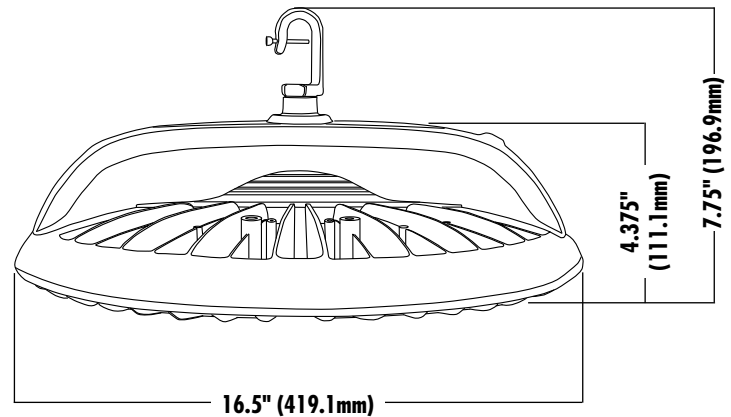

Catalog Ordering Matrix Example: UFOUZDC540K

UFO – High Output Round High Bay	U – 120V-277V	ZD = 0-10V Dimming	C5 – 43,000L (300W)	40K – 4000K 50K – 5000K	90 – 90° beam angle

For the most up-to-date specs and warranty information, please visit www.tcp.com