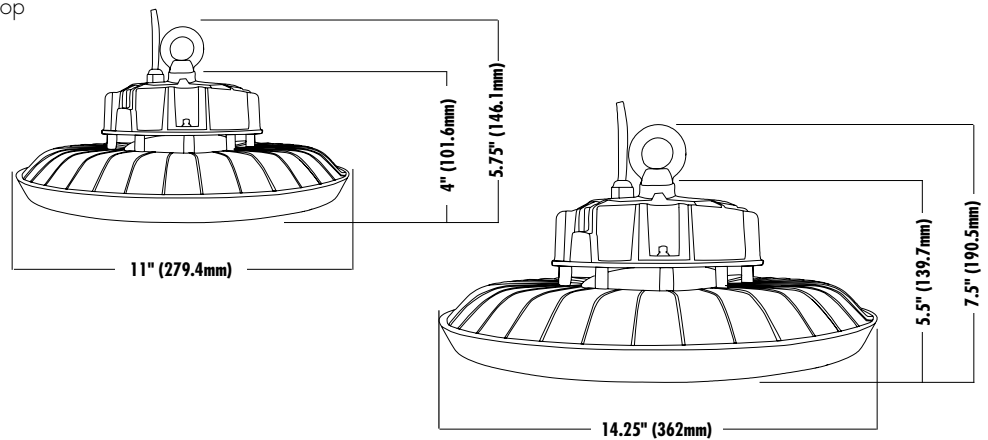

ITEM #	DESCRIPTION	RATED LUMENS	RATED WATTAGE	RATED LPW	VOLTAGE	POWER FACTOR	CCT	CRI	LIFE (HOURS)	L (IN.)	H (IN.)	W (IN.)
UFOUDB140K	UFO HIBAY 120-277V 100W 140LPW 40K	14000	100	140	120-277V	>90	4000K	>80	50,000	11	4	11
UFOUDB150K	UFO HIBAY 120-277V 100W 140LPW 50K	14000	100	140	120-277V	>90	5000K	>80	50,000	11	4	11
UFOUDB240K	UFO HIBAY 120-277V 150W 140LPW 40K	21000	150	140	120-277V	>90	4000K	>80	50,000	11	4	11
UFOUDB250K	UFO HIBAY 120-277V 150W 140LPW 50K	21000	150	140	120-277V	>90	5000K	>80	50,000	11	4	11
UFOUDB340K	UFO HIBAY 120-277V 200W 145LPW 40K	29000	200	145	120-277V	>90	4000K	>80	50,000	11	4	11
UFOUDB350K	UFO HIBAY 120-277V 200W 145LPW 50K	29000	200	145	120-277V	>90	5000K	>80	50,000	11	4	11
UFOUDB440K	UFO HIBAY 120-277V 240W 145LPW 40K	34800	240	145	120-277V	>90	4000K	>80	50,000	14.25	5.5	14.25
UFOUDB450K	UFO HIBAY 120-277V 240W 145LPW 50K	34800	240	145	120-277V	>90	5000K	>80	50,000	14.25	5.5	14.25
UFOUDB540K	UFO HIBAY 120-277V 300W 145LPW 40K	43500	300	145	120-277V	>90	4000K	>80	50,000	14.25	5.5	14.25
UFOUDB550K	UFO HIBAY 120-277V 300W 145LPW 50K	43500	300	145	120-277V	>90	5000K	>80	50,000	14.25	5.5	14.25

For the most up-to-date specs and warranty information, please visit www.tcp.com