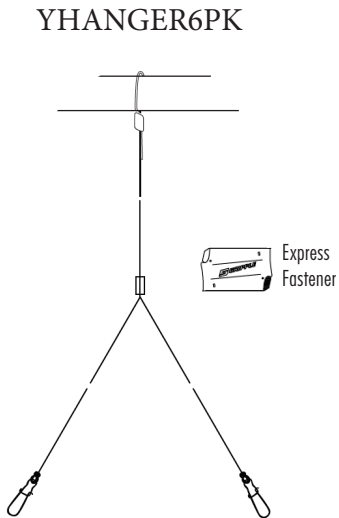

Hanging Accessories Key

by TCP

TCP Item #	Compatible Products	Contents	Install notes (see spec sheet for full details)
EZHANGER	HB*, IB, Elite High Bay, VTF	(2) 10' cables with crimped loops, (2) Express Fasteners, and (2) "V" brackets	Cable Loops around strut, joist, or eye-bolt using crimped loop
EZHANGER20FT	HB, IB, Elite High Bay, VTF	(2) 20' cables with crimped loops, (2) Express Fasteners	Cable Loops around strut, joist, or eye-bolt using Express Fastener
YTG HANGER	GPS	(2) 10' cables with Y-split feet, (2) Express Fasteners	Cable Loops around strut, joist, or eye-bolt using Express Fastener
YHANGER6PK	DT, FP	(6) 10' cables with crimped loops and Y-split clips, (6) Express Fasteners	Cable Loops around strut, joist, or eye-bolt using crimped loop
TCPYHOOKX10FT	Various	(2) 10' cables with Y-split hooks, (2) Express Fasteners	Cable Loops around strut, joist, or eye-bolt using Express Fastener
EXPHYHANGKIT10FT	HB, IB, HBM, HT	(2) 10' cables with adjustable Y-split, (6) Express Fasteners	Cable Loops around strut, joist, or eye-bolt using Express Fastener