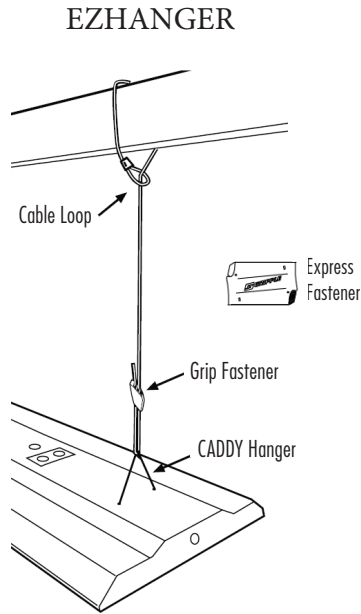

Hanging Accessories Key

by TCP

TCP Item #	Compatible Products	Contents	Install notes (see spec sheet for full details)
EZHANGER	HB*, IB, Elite High Bay, VTF	(2) 10' cables with crimped loops, (2) Express Fasteners, and (2) "V" brackets	Cable Loops around strut, joist, or eye-bolt using crimped loop
EZHANGER20FT	HB, IB, Elite High Bay, VTF	(2) 20' cables with crimped loops, (2) Express Fasteners	Cable Loops around strut, joist, or eye-bolt using Express Fastener
YTG HANGER	GPS	(2) 10' cables with Y-split feet, (2) Express Fasteners	Cable Loops around strut, joist, or eye-bolt using Express Fastener
YHANGER6PK	DT, FP	(6) 10' cables with crimped loops and Y-split clips, (6) Express Fasteners	Cable Loops around strut, joist, or eye-bolt using crimped loop
TCPYHOOKX10FT	Various	(2) 10' cables with Y-split hooks, (2) Express Fasteners	Cable Loops around strut, joist, or eye-bolt using Express Fastener
EXPHYHANGKIT10FT	HB, IB, HBM, HT	(2) 10' cables with adjustable Y-split, (6) Express Fasteners	Cable Loops around strut, joist, or eye-bolt using Express Fastener