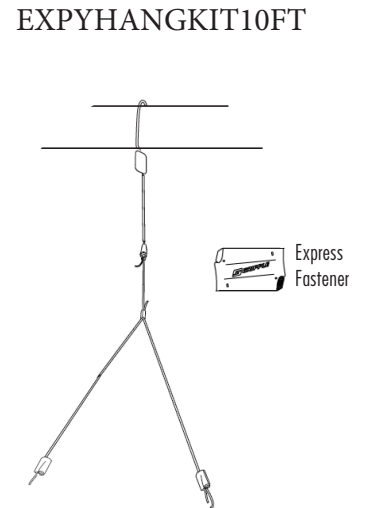

Hanging Accessories Key

by TCP

TCP Item #	Compatible Products	Contents	Install notes (see spec sheet for full details)
EZHANGER	HB*, IB, Elite High Bay, VTF	(2) 10' cables with crimped loops, (2) Express Fasteners, and (2) "V" brackets	Cable Loops around strut, joist, or eye-bolt using crimped loop
EZHANGER20FT	HB, IB, Elite High Bay, VTF	(2) 20' cables with crimped loops, (2) Express Fasteners	Cable Loops around strut, joist, or eye-bolt using Express Fastener
YTG HANGER	GPS	(2) 10' cables with Y-split feet, (2) Express Fasteners	Cable Loops around strut, joist, or eye-bolt using Express Fastener
YHANGER6PK	DT, FP	(6) 10' cables with crimped loops and Y-split clips, (6) Express Fasteners	Cable Loops around strut, joist, or eye-bolt using crimped loop
TCPYHOOKX10FT	Various	(2) 10' cables with Y-split hooks, (2) Express Fasteners	Cable Loops around strut, joist, or eye-bolt using Express Fastener
EXPHYHANGKIT10FT	HB, IB, HBM, HT	(2) 10' cables with adjustable Y-split, (6) Express Fasteners	Cable Loops around strut, joist, or eye-bolt using Express Fastener