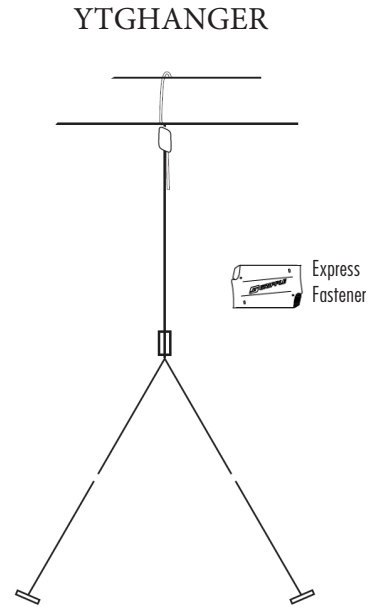

Hanging Accessories Key

by TCP

TCP Item #	Compatible Products	Contents	Install notes (see spec sheet for full details)
EZHANGER	HB*, IB, Elite High Bay, VTF	(2) 10' cables with crimped loops, (2) Express Fasteners, and (2) "V" brackets	Cable Loops around strut, joist, or eye-bolt using crimped loop
EZHANGER20FT	HB, IB, Elite High Bay, VTF	(2) 20' cables with crimped loops, (2) Express Fasteners	Cable Loops around strut, joist, or eye-bolt using Express Fastener
YTG HANGER	GPS	(2) 10' cables with Y-split feet, (2) Express Fasteners	Cable Loops around strut, joist, or eye-bolt using Express Fastener
YHANGER6PK	DT, FP	(6) 10' cables with crimped loops and Y-split clips, (6) Express Fasteners	Cable Loops around strut, joist, or eye-bolt using crimped loop
TCPYHOOKX10FT	Various	(2) 10' cables with Y-split hooks, (2) Express Fasteners	Cable Loops around strut, joist, or eye-bolt using Express Fastener
EXPHYHANGKIT10FT	HB, IB, HBM, HT	(2) 10' cables with adjustable Y-split, (6) Express Fasteners	Cable Loops around strut, joist, or eye-bolt using Express Fastener