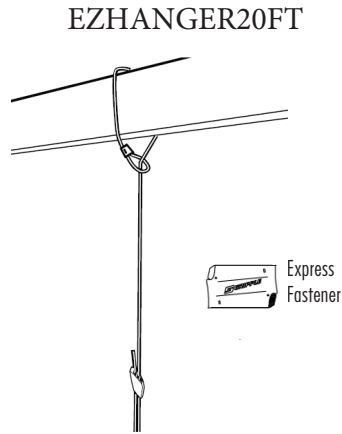

Hanging Accessories Key

by TCP

TCP Item #	Compatible Products	Contents	Install notes (see spec sheet for full details)
EZHANGER	HB*, IB, Elite High Bay, VTF	(2) 10' cables with crimped loops, (2) Express Fasteners, and (2) "V" brackets	Cable Loops around strut, joist, or eye-bolt using crimped loop
EZHANGER20FT	HB, IB, Elite High Bay, VTF	(2) 20' cables with crimped loops, (2) Express Fasteners	Cable Loops around strut, joist, or eye-bolt using Express Fastener
YTG HANGER	GPS	(2) 10' cables with Y-split feet, (2) Express Fasteners	Cable Loops around strut, joist, or eye-bolt using Express Fastener
YHANGER6PK	DT, FP	(6) 10' cables with crimped loops and Y-split clips, (6) Express Fasteners	Cable Loops around strut, joist, or eye-bolt using crimped loop
TCPYHOOKX10FT	Various	(2) 10' cables with Y-split hooks, (2) Express Fasteners	Cable Loops around strut, joist, or eye-bolt using Express Fastener
EXPHYHANGKIT10FT	HB, IB, HBM, HT	(2) 10' cables with adjustable Y-split, (6) Express Fasteners	Cable Loops around strut, joist, or eye-bolt using Express Fastener