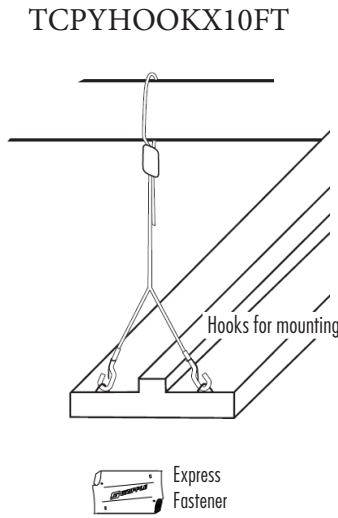

Hanging Accessories Key

by TCP

TCP Item #	Compatible Products	Contents	Install notes (see spec sheet for full details)
EZHANGER	HB*, IB, Elite High Bay, VTF	(2) 10' cables with crimped loops, (2) Express Fasteners, and (2) "V" brackets	Cable Loops around strut, joist, or eye-bolt using crimped loop
EZHANGER20FT	HB, IB, Elite High Bay, VTF	(2) 20' cables with crimped loops, (2) Express Fasteners	Cable Loops around strut, joist, or eye-bolt using Express Fastener
YTG HANGER	GPS	(2) 10' cables with Y-split feet, (2) Express Fasteners	Cable Loops around strut, joist, or eye-bolt using Express Fastener
YHANGER6PK	DT, FP	(6) 10' cables with crimped loops and Y-split clips, (6) Express Fasteners	Cable Loops around strut, joist, or eye-bolt using crimped loop
TCPYHOOKX10FT	Various	(2) 10' cables with Y-split hooks, (2) Express Fasteners	Cable Loops around strut, joist, or eye-bolt using Express Fastener
EXPHYHANGKIT10FT	HB, IB, HBM, HT	(2) 10' cables with adjustable Y-split, (6) Express Fasteners	Cable Loops around strut, joist, or eye-bolt using Express Fastener