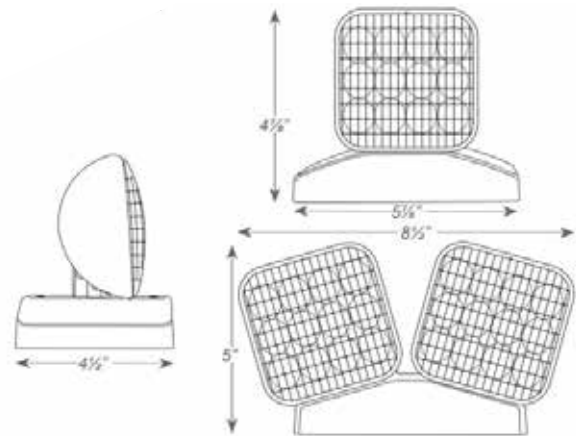

Specifications:

- Illumination 1.0 watt (8 LEDs x 0.125W) per head. High performance chrome-plated metalized reflector and plastic lens for optimal light distribution.
- Lamp Heads Long lasting, efficient, ultra bright white LED lamp heads. Adjustable LED lamp heads provide optimal center-to-center spacing.
- Mounting Universal mounting adapter plate included. Mounts to single-gang switch box. Suitable for wall or ceiling mount.
- Housing Injection-molded, engineering grade, 5VA flame retardant, high-impact resistant, thermoplastic in white or black finish.
- Electrical Powered from low voltage power source with low voltage wiring (not provided).
- Warranty Five year warranty.

Listing

Meets UL924, NFPA 101 Life Safety Code, NEC, OSHA, Local and State Codes.

Warranty

Five year limited warranty against defects in manufacturing.

Dimensions:

Ordering Information

Item #	DESCRIPTION
LEDRH1	LED Outdoor Polycarbonate/Die-Cast Remote Head - Gray Single Head
LEDRH1B*	LED Outdoor Polycarbonate/Die-Cast Remote Head - Black Single Head
LEDRH2	LED Outdoor Polycarbonate/Die-Cast Remote Head - Gray Double Head
LEDRH2B*	LED Outdoor Polycarbonate/Die-Cast Remote Head - Black Double Head