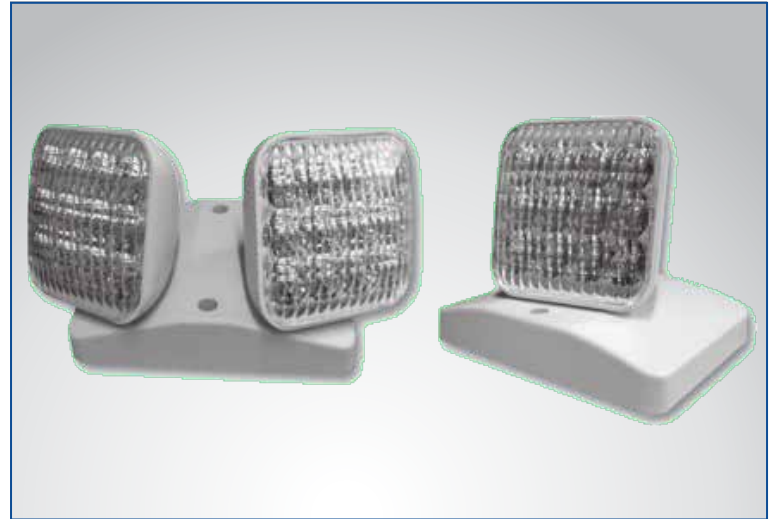

Specifications:

- Illumination 1.0 watt (8 LEDs x 0.125W) per head. High performance chrome-plated metalized reflector and plastic lens for optimal light distribution.
- Lamp Heads Long lasting, efficient, ultra bright white LED lamp heads. Adjustable LED lamp heads provide optimal center-to-center spacing.
- Mounting Universal mounting adapter plate included. Mounts to single-gang switch box. Suitable for wall or ceiling mount.
- Housing Injection-molded, engineering grade, 5VA flame retardant, high-impact resistant, thermoplastic in white or black finish.
- Electrical Powered from low voltage power source with low voltage wiring (not provided).
- Warranty Five year warranty.

Listing

Meets UL924, NFPA 101 Life Safety Code, NEC, OSHA, Local and State Codes.

Warranty

Five year limited warranty against defects in manufacturing.

Dimensions:

Ordering Information

Item #	DESCRIPTION
LEDRH1	LED Outdoor Polycarbonate/Die-Cast Remote Head - Gray Single Head
LEDRH1B*	LED Outdoor Polycarbonate/Die-Cast Remote Head - Black Single Head
LEDRH2	LED Outdoor Polycarbonate/Die-Cast Remote Head - Gray Double Head
LEDRH2B*	LED Outdoor Polycarbonate/Die-Cast Remote Head - Black Double Head

*Black is a special order item only with a 2-3 week lead time.

TECHNOLOGY CAST IN A BEAUTIFUL LIGHT

For over 20 years, TCP has been designing, developing and delivering energy-efficient lighting into the market. Thanks to our cutting-edge technology and manufacturing expertise, we have shipped billions of high quality lighting products. With TCP, you can count on a lighting product that is designed to meet the needs of the market - that transforms your surroundings and envelopes you in warmth - lighting that generates beauty with every flip of the switch.