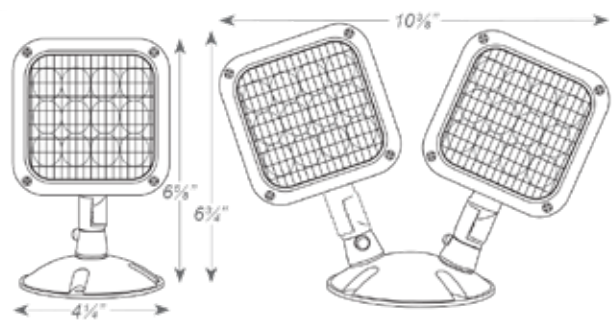

Specifications:

- Illumination 1.0 watt (8 LEDs x 0.125W) per head. High performance chrome-plated metalized reflector and plastic lens for optimal light distribution.
- Lamp Heads Long lasting, efficient, ultra bright white LED lamp heads. Adjustable LED lamp heads provide optimal center-to-center spacing.
- Mounting Universal mounting adapter plate included. Mounts to single-gang switch box. Suitable for wall or ceiling mount.
- Housing Available in both engineering grade, high-impact resistant polycarbonate or premium grade die-cast aluminum housing.
- Electrical Powered from low voltage power source with low voltage wiring (not provided).
- Warranty Five year warranty.
- CEC Certified to CEC under Title 20 Regulations
- Color Sealed and gasketed in standard gray or black finish.

Listing

Meets UL924, NFPA 101 Life Safety Code, NEC, OSHA, Local and State Codes.

Warranty

Five year limited warranty against defects in manufacturing

Dimensions:

Ordering Information

Item #	DESCRIPTION
LEDRH1	LED Outdoor Polycarbonate/Die-Cast Remote Head - Gray Single Head
LEDRH1B*	LED Outdoor Polycarbonate/Die-Cast Remote Head - Black Single Head
LEDRH2	LED Outdoor Polycarbonate/Die-Cast Remote Head - Gray Double Head
LEDRH2B*	LED Outdoor Polycarbonate/Die-Cast Remote Head - Black Double Head