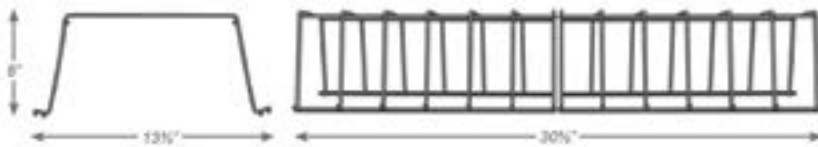

Specifications:

- Durable 9-gauge steel construction
- Mounting hardware provided for easy field installation

Dimensions:

Ordering Information

Item #	USE WITH	DIMENSIONS
STANDARDWG	22742, 22743, 22744, 22745, LEDWEL, LEDWEIRC, LEDWELSDT, LEDWEIRCSDT	13 ³ / ₄ " x 15 ¹ / ₄ " x 6"
COMBOWG	LED20783, LED20784, LED20785	13 ³ / ₄ " x 30 ⁵ / ₈ " x 6"