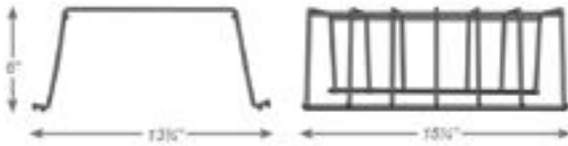

Specifications:

- Durable 9-gauge steel construction
- Mounting hardware provided for easy field installation

Dimensions:

Ordering Information

Item #	USE WITH	DIMENSIONS
STANDARDWG	22742, 22743, 22744, 22745, LEDWEL, LEDWEIRC, LEDWELSDT, LEDWEIRCSDT	13 ³ / ₄ " x 15 ¹ / ₄ " x 6"
COMBOWG	LED20783, LED20784, LED20785	13 ³ / ₄ " x 30 ⁵ / ₈ " x 6"