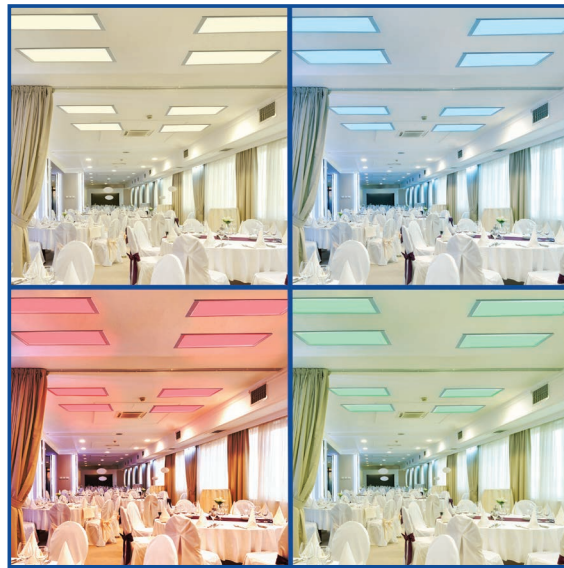

Panel Capabilities

Remote Control

The panels can be tuned to change the lighting in any environment to set the mood for any occasion.

DT	F	4	U	
FAMILY	LENS TYPE	SIZE	VOLTAGE	COLOR TEMPERATURE
DT = Direct Back-lit Troffer	F = Frosted	2 = 2' x 2'	U = 120-277V	RGBW = Color Tunable

SPECIAL ORDER ITEM - Extended lead times apply