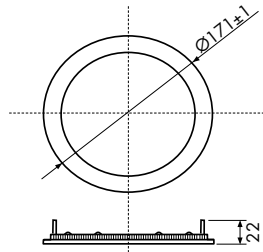

Specifications: