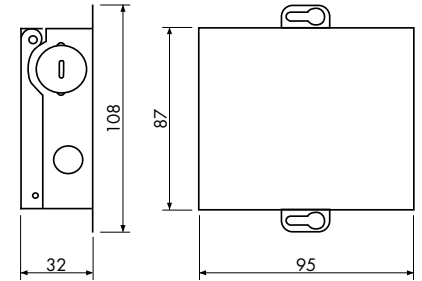

Specifications: