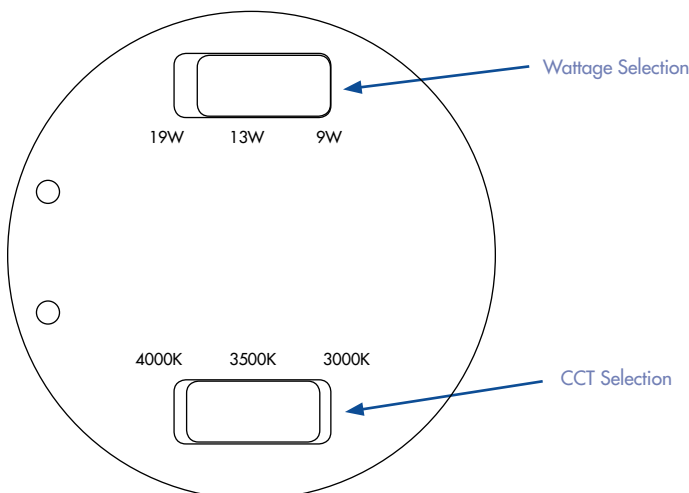

Wattage & CCT Selection Switches

For the most up-to-date specs, please visit www.tcp.com