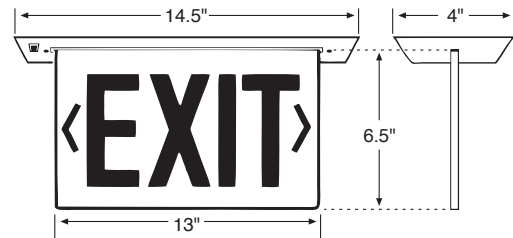

Dimensions:

Warranties & Compliances:	Description	Green Item #	Red Item #	Housing Color	Exit Plate Color
      Ni-Cd battery 5 YEAR WARRANTY Electronics 5 YEAR WARRANTY	Ordering Information:				
	Recessed Exit AC Only BA Trim Single Face Clear	2EH01	2EG01	Brushed Aluminum	Clear
	Recessed Exit AC Only BA Trim Single Face White	2EH02	2EG02	Brushed Aluminum	White
	Recessed Exit AC Only BA Trim Single Face Mirror	2EH03	2EG03	Brushed Aluminum	Mirror
	Recessed Exit AC Only White Trim Single Face Clear	2EH04	2EG04	White	Clear
	Recessed Exit AC Only White Trim Single Face White	2EH05	2EG05	White	White
	Recessed Exit AC Only White Trim Single Face Mirror	2EH06	2EG06	White	Mirror
	Recessed Exit AC Only BA Trim Double Face White	2EH07	2EG07	Brushed Aluminum	White
	Recessed Exit AC Only BA Trim Double Face Mirror	2EH08	2EG08	Brushed Aluminum	Mirror
	Recessed Exit AC Only White Trim Double Face White	2EH09	2EG09	White	White
Recessed Exit AC Only White Trim Double Face Mirror	2EH10	2EG10	White	Mirror	
Recessed Exit Battery Backup BA Trim Single Face Clear	2EK01	2EJ01	Brushed Aluminum	Clear	
Recessed Exit Battery Backup BA Trim Single Face White	2EK02	2EJ02	Brushed Aluminum	White	
Recessed Exit Battery Backup BA Trim Single Face Mirror	2EK03	2EJ03	Brushed Aluminum	Mirror	
Recessed Exit Battery Backup White Trim Single Face Clear	2EK04	2EJ04	White	Clear	
Recessed Exit Battery Backup White Trim Single Face White	2EK05	2EJ05	White	White	
Recessed Exit Battery Backup White Trim Single Face Mirror	2EK06	2EJ06	White	Mirror	
Recessed Exit Battery Backup BA Trim Double Face White	2EK07	2EJ07	Brushed Aluminum	White	
Recessed Exit Battery Backup BA Trim Double Face Mirror	2EK08	2EJ08	Brushed Aluminum	Mirror	
Recessed Exit Battery Backup White Trim Double Face White	2EK09	2EJ09	White	White	
Recessed Exit Battery Backup White Trim Double Face Mirror	2EK10	2EJ10	White	Mirror	
Accessories:					
	20730	Replacement Ni-Cd Battery 4.8V 650mAh