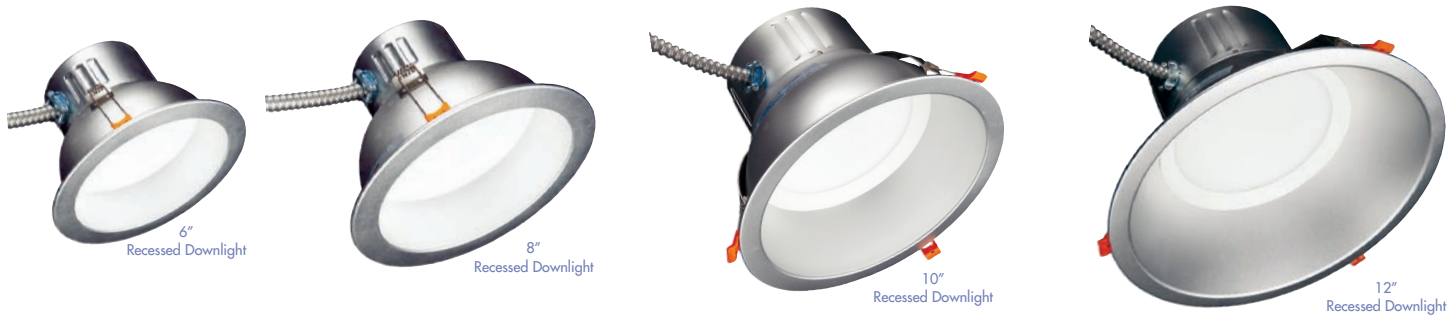

Specifications:

ITEM #	DESCRIPTION	VOLTAGE	LED WATTS	REPLACEMENT	LUMENS	LPW	CRI	COLOR TEMP	MOL (inches)	DIA (inches)
6" Commercial Recessed Downlights – 100 Watt Replacement • 50,000 Hour										
DLC618UZD27K	LED 6" 18W DIM 100W EQ- 2700K	120-277V	18	100	1800	100	80	2700K	5.67	7.4
DLC618UZD30K	LED 6" 18W DIM 100W EQ- 3000K	120-277V	18	100	1800	100	80	3000K	5.67	7.4
DLC618UZD35K	LED 6" 18W DIM 100W EQ- 3500K	120-277V	18	100	1800	100	80	3500K	5.67	7.4
DLC618UZD41K	LED 6" 18W DIM 100W EQ- 4100K	120-277V	18	100	1800	100	80	4100K	5.67	7.4
DLC618UZD50K	LED 6" 18W DIM 100W EQ- 5000K	120-277V	18	100	1800	100	80	5000K	5.67	7.4
8" Commercial Recessed Downlights – 125 Watt Replacement • 50,000 Hour										
DLC824UZD27K	LED 8" 24W DIM 125W EQ- 2700K	120-277V	24	125	2400	100	80	2700K	6.3	9.25
DLC824UZD30K	LED 8" 24W DIM 125W EQ- 3000K	120-277V	24	125	2400	100	80	3000K	6.3	9.25
DLC824UZD35K	LED 8" 24W DIM 125W EQ- 3500K	120-277V	24	125	2400	100	80	3500K	6.3	9.25
DLC824UZD41K	LED 8" 24W DIM 125W EQ- 4100K	120-277V	24	125	2400	100	80	4100K	6.3	9.25
DLC824UZD50K	LED 8" 24W DIM 125W EQ- 5000K	120-277V	24	125	2400	100	80	5000K	6.3	9.25
10" Commercial Recessed Downlights – 150/175 Watt Replacement • 50,000 Hour										
DLC1030UZD27K	LED 10" 30W DIM 150W EQ- 2700K	120-277V	30	150	3000	100	80	2700K	7.87	10.75
DLC1030UZD30K	LED 10" 30W DIM 150W EQ- 3000K	120-277V	30	150	3000	100	80	3000K	7.87	10.75
DLC1030UZD35K	LED 10" 30W DIM 150W EQ- 3500K	120-277V	30	150	3000	100	80	3500K	7.87	10.75
DLC1030UZD41K	LED 10" 30W DIM 150W EQ- 4100K	120-277V	30	150	3000	100	80	4100K	7.87	10.75
DLC1030UZD50K	LED 10" 30W DIM 150W EQ- 5000K	120-277V	30	150	3000	100	80	5000K	7.87	10.75
DLC1050UZD27K	LED 10" 50W DIM 175W EQ- 2700K	120-277V	50	175	5000	100	80	2700K	7.87	10.75
DLC1050UZD30K	LED 10" 50W DIM 175W EQ- 3000K	120-277V	50	175	5000	100	80	3000K	7.87	10.75
DLC1050UZD35K	LED 10" 50W DIM 175W EQ- 3500K	120-277V	50	175	5000	100	80	3500K	7.87	10.75
DLC1050UZD41K	LED 10" 50W DIM 175W EQ- 4100K	120-277V	50	175	5000	100	80	4100K	7.87	10.75
DLC1050UZD50K	LED 10" 50W DIM 175W EQ- 5000K	120-277V	50	175	5000	100	80	5000K	7.87	10.75
12" Commercial Recessed Downlights – 150/200 Watt Replacement • 50,000 Hour										
DLC1245UZD27K	LED 12" 45W DIM 150W EQ- 2700K	120-277V	45	150	4500	100	80	2700K	7.87	10.75
DLC1245UZD30K	LED 12" 45W DIM 150W EQ- 3000K	120-277V	45	150	4500	100	80	3000K	7.87	10.75
DLC1245UZD35K	LED 12" 45W DIM 150W EQ- 3500K	120-277V	45	150	4500	100	80	3500K	7.87	10.75
DLC1245UZD41K	LED 12" 45W DIM 150W EQ- 4100K	120-277V	45	150	4500	100	80	4100K	7.87	10.75
DLC1245UZD50K	LED 12" 45W DIM 150W EQ- 5000K	120-277V	45	150	4500	100	80	5000K	7.87	10.75
DLC1260UZD27K	LED 12" 60W DIM 200W EQ- 2700K	120-277V	60	200	6000	100	80	2700K	7.87	10.75
DLC1260UZD30K	LED 12" 60W DIM 200W EQ- 3000K	120-277V	60	200	6000	100	80	3000K	7.87	10.75
DLC1260UZD35K	LED 12" 60W DIM 200W EQ- 3500K	120-277V	60	200	6000	100	80	3500K	7.87	10.75
DLC1260UZD41K	LED 12" 60W DIM 200W EQ- 4100K	120-277V	60	200	6000	100	80	4100K	7.87	10.75
DLC1260UZD50K	LED 12" 60W DIM 200W EQ- 5000K	120-277V	60	200	6000	100	80	5000K	7.87	10.75